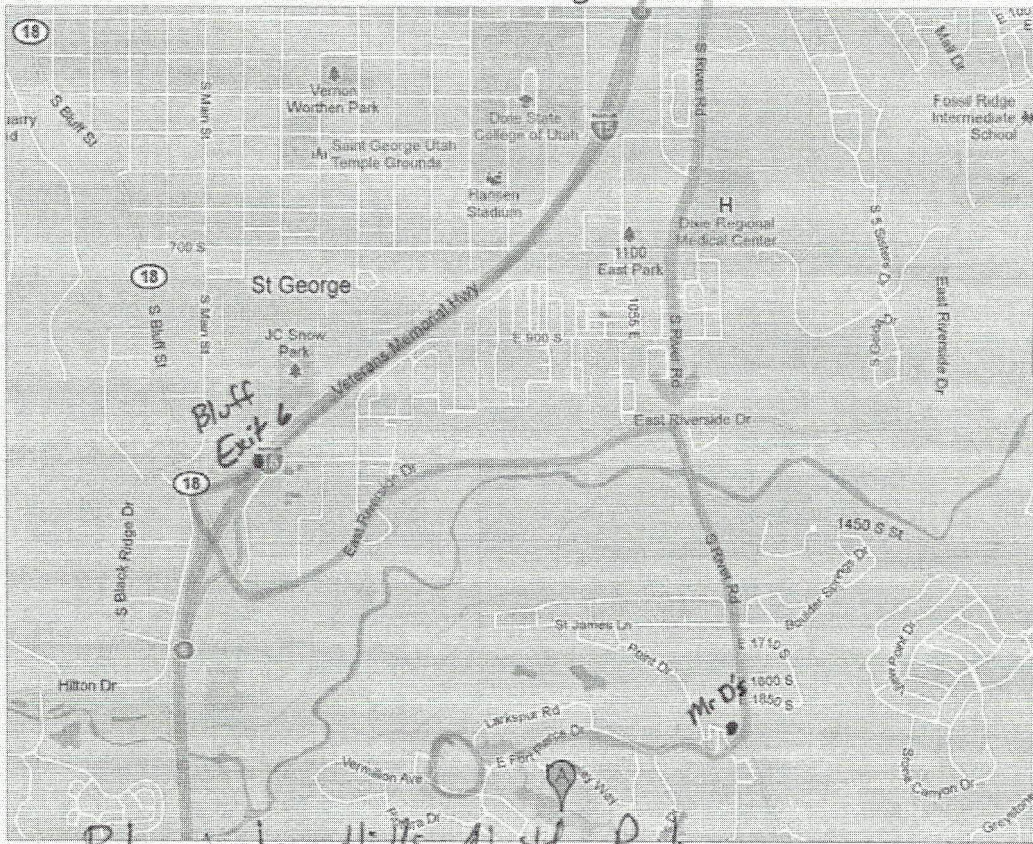

Google maps

To see all the details that are visible on the screen, use the "Print" link next to the map.

Bloomington Hills North Park

Take either Blvd. exit (8) or Bluff St. exit (6)

Blvd - left off of freeway & right on River Rd.

Bluff - left off of freeway - follow Riverside Dr. to River Rd.
take right on River Rd.

- travel south on River Rd. to Ft. Pierce Dr.
 - gas station (Mr. D's Chevron) at corner
 - right at Ft. Pierce & follow road to park
 - See other directions for parking/unloading